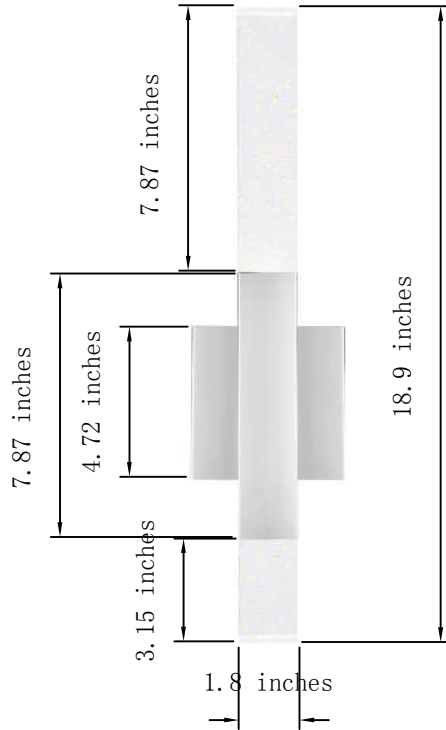

PRODUCT SPECIFICATION SHEET

EREN COLLECTION

RUELLE 2-Light Chrome Wall Sconces Clear Crystal

Chrome
Item No:5203W5C

Gold
Item No:5203W5G

Available Finishes

The Collection is composed of ,Pendants,
Wall Sconces

Dimensions

| | |
|------------------|-------------------|
| Canopy Size(in) | L4.72"W4.72"H0.6" |
| Chain/Rod Length | N/A |
| Length | N/A |
| Width | 4.72" |
| Height | 18.9" |
| Maximum Height | 18.9" |

Specifications

| | |
|----------------|---------------------------|
| Finish | 2 Finishes |
| Material | Stainless steel / Crystal |
| Crystal Color | Clear |
| Type | Wall Sconces |
| Hanging Device | Transparent Line |
| Voltage | 110-125V |
| Dimmable | YES |
| Warranty | 1 Year Limited |
| Shipment Type | Small Parcel |

Bulb / Socket

| | |
|------------------|-----|
| Socket Type | LED |
| Number of Lights | 2 |
| Wattage/Bulb | 10W |
| Included | YES |

Installation

| | |
|-------------------|------------|
| Indoor/Outdoor | Indoor |
| Dry/Wet/Damp | Dry |
| Weight | 4.4 LBS |
| Wire Length | N/A |
| Safety Rating | ETL Listed |
| Color temperature | 3000K |
| Lumen | 900LM |
| CRI | 85 |